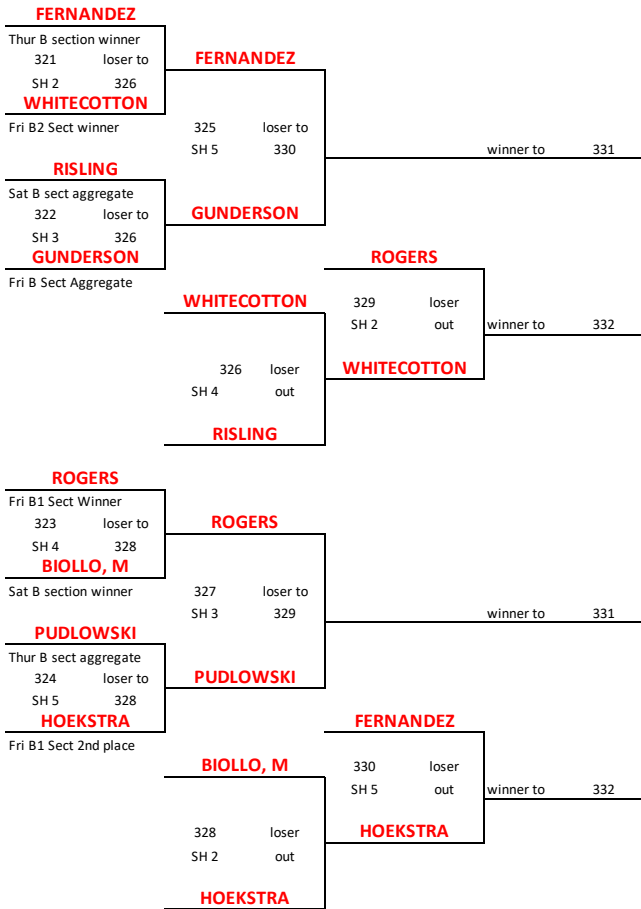

Tues Mar 19 6:30pm Thurs Mar 21 8:45pm Mon Mar 25 8:45pm

Tues Mar 26 6:30pm Wed Mar 27 8:45pm Thur Mar 28 6:30pm