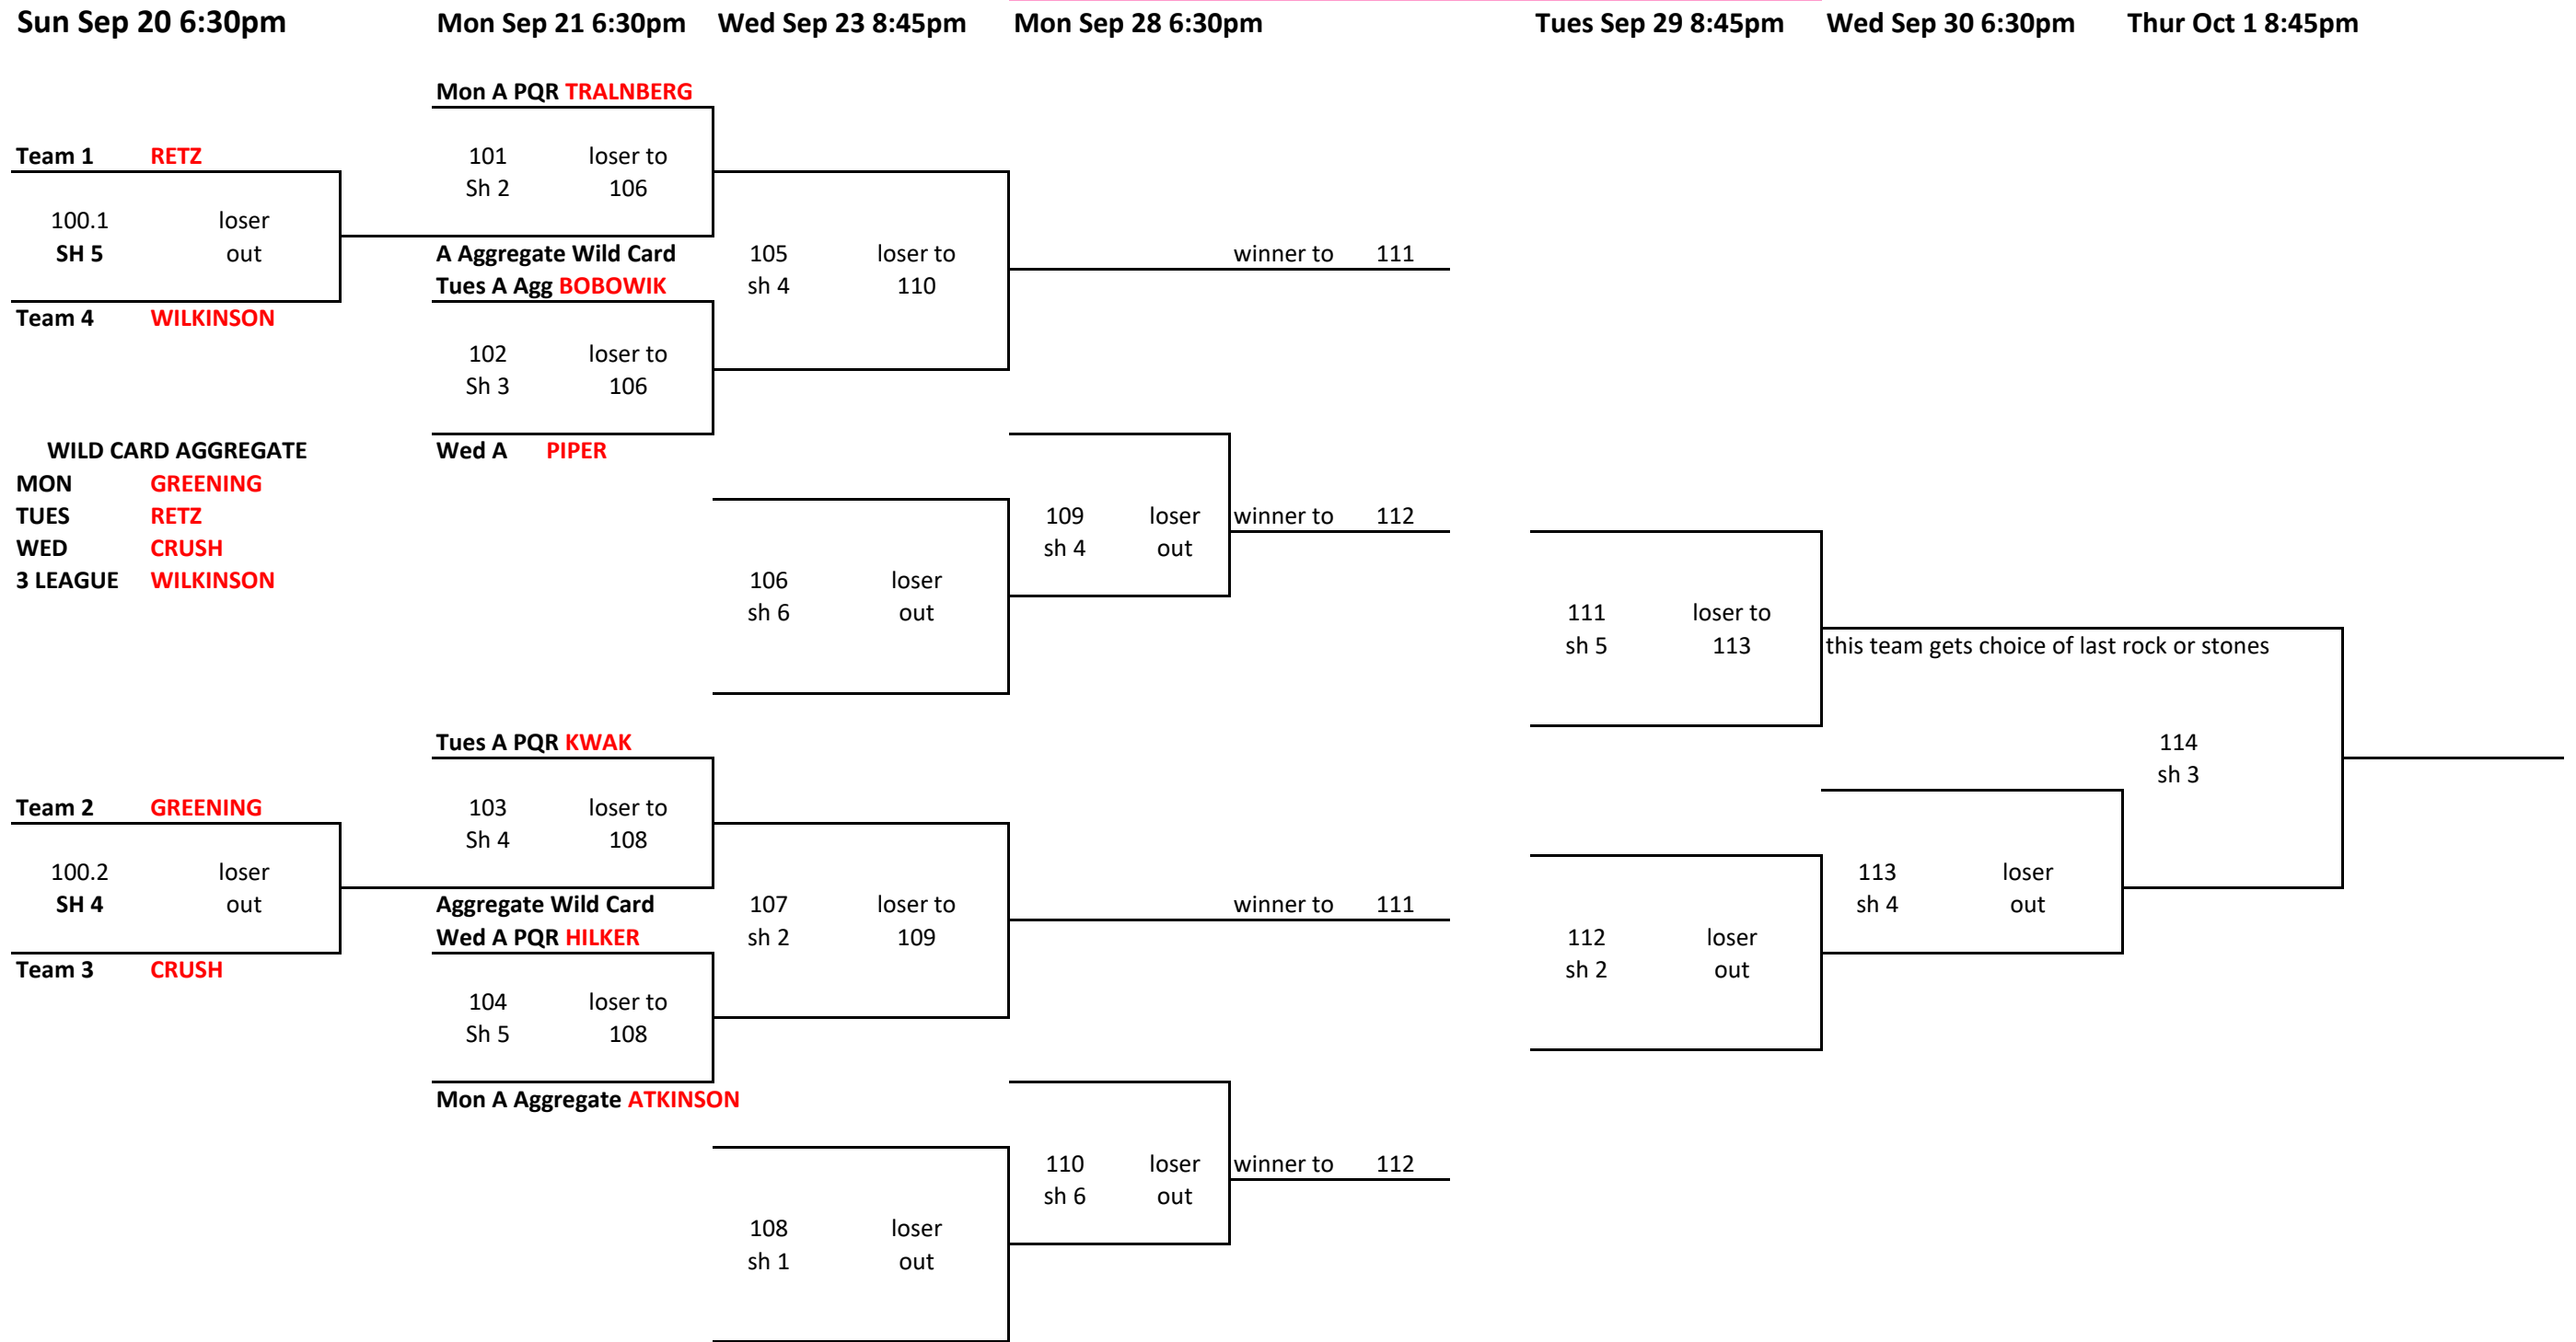

## 2020 LADIES PLAYOFFS PRESIDENTS CUP

**WILDCARDS:** On Sunday March 15, 6:30pm, 4 LADIES TEAMS will play off for 2 WILDCARD spots in SACC Playoffs. The 4 teams will compose of:

- 1 - Monday Ladies A Division next best aggregate points
- 1 - Tuesday Ladies A Division next best aggregate points
- 1 - Wednesday Ladies A Division next best aggregate point

Then, 1 - Ladies A Division team with the next best aggregate points from ALL Ladies leagues. If there is a tie, the tie breaking rules will apply